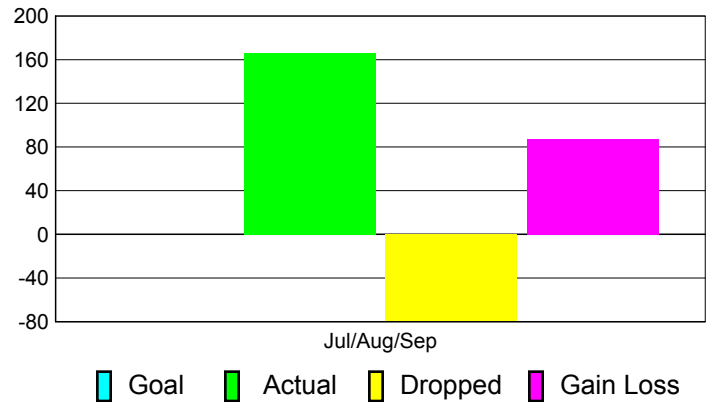

Membership Results 2011-2012

Goal, New, Dropped, Gain/Loss