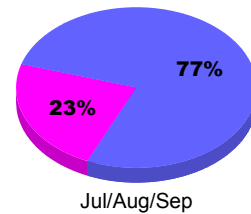

Membership Results
2011-2012

Membership
2010-2011

Month	Net Memb Goal	Actual New Memb	Actual Dropped Memb	Gain/Loss of Memb	Gain/Loss of Memb
Jul/Aug/Sep		166	-79	87	79
Totals		166	-79	87	79

Membership Results 2011-2012

Goal, New, Dropped, Gain/Loss

Comparison of Membership Gain/Loss

Current Year Compared to the Previous Year

Gender Comparison 2011-2012

Male Female